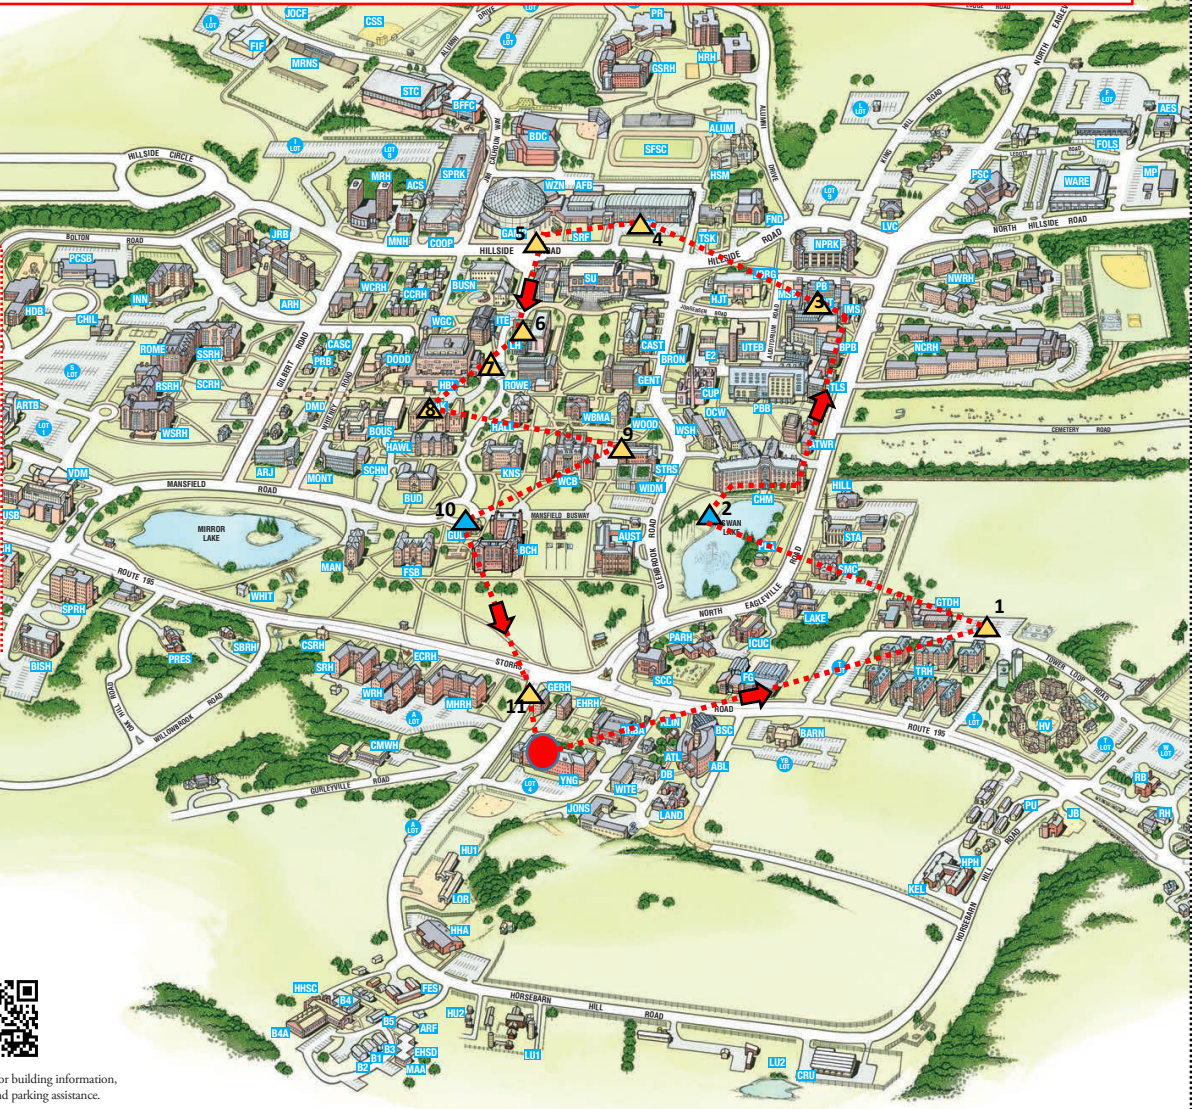

NRCA/TPL Campus Low Impact Development Tour

1. **Start/end at WBY Building**
1. Towers Dorms
  2. Swan Lake
  3. Gant Plaza
  4. Field House
  5. Hillside Road
  6. Laurel Hall
  7. Sundial Plaza
  8. Oak Hall
  9. Storrs Hall
  10. Gulley Hall
  11. Grange Hall

Main Campus at Storrs

© 2013 University of Connecticut
No part of this map may be reproduced without written permission from University Communications.
Central Stores #74490053
MAP NOT TO SCALE