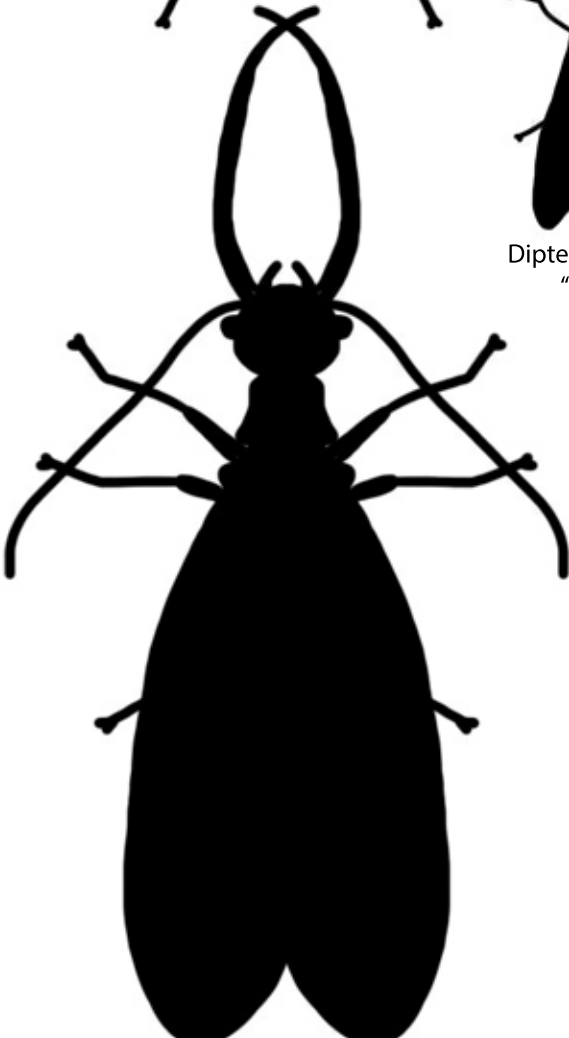

Other Nocturnal Insects

Typically attracted to lights. Identified by: **Order (Family)**

Trichoptera
"Caddisfly"

Diptera (Chironomidae)
"Midge"

Hemiptera (Belostomatidae)
"Giant water bug"

Coleoptera
(Scarabaeidae)
"June beetle"

Plecoptera
"Stonefly"

Diptera (Tabanidae)
"Horse fly"

Megaloptera (Corydalidae)
"Dobsonfly"

Megaloptera (Corydalidae)
"Fishfly"

Neuroptera (Chrysopidae)
"Lacewing"

Neuroptera (Mantispididae)
"Mantisfly"

Ephemeroptera
"Mayfly"