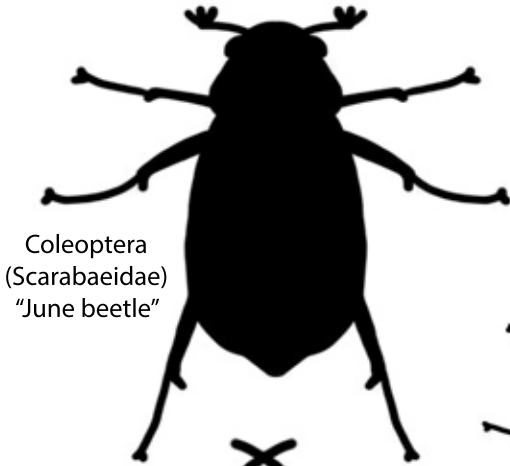

Other Nocturnal Insects

Typically attracted to lights. Identified by: **Order (Family)**

Trichoptera
"Caddisfly"

Diptera (Chironomidae)
"Midge"

Hemiptera (Belostomatidae)
"Giant water bug"

Coleoptera
(Scarabaeidae)
"June beetle"

Plecoptera
"Stonefly"

Diptera (Tabanidae)
"Horse fly"

Megaloptera (Corydalidae)
"Dobsonfly"

Megaloptera (Corydalidae)
"Fishfly"

Neuroptera (Chrysopidae)
"Lacewing"

Neuroptera (Mantispididae)
"Mantisfly"

Ephemeroptera
"Mayfly"